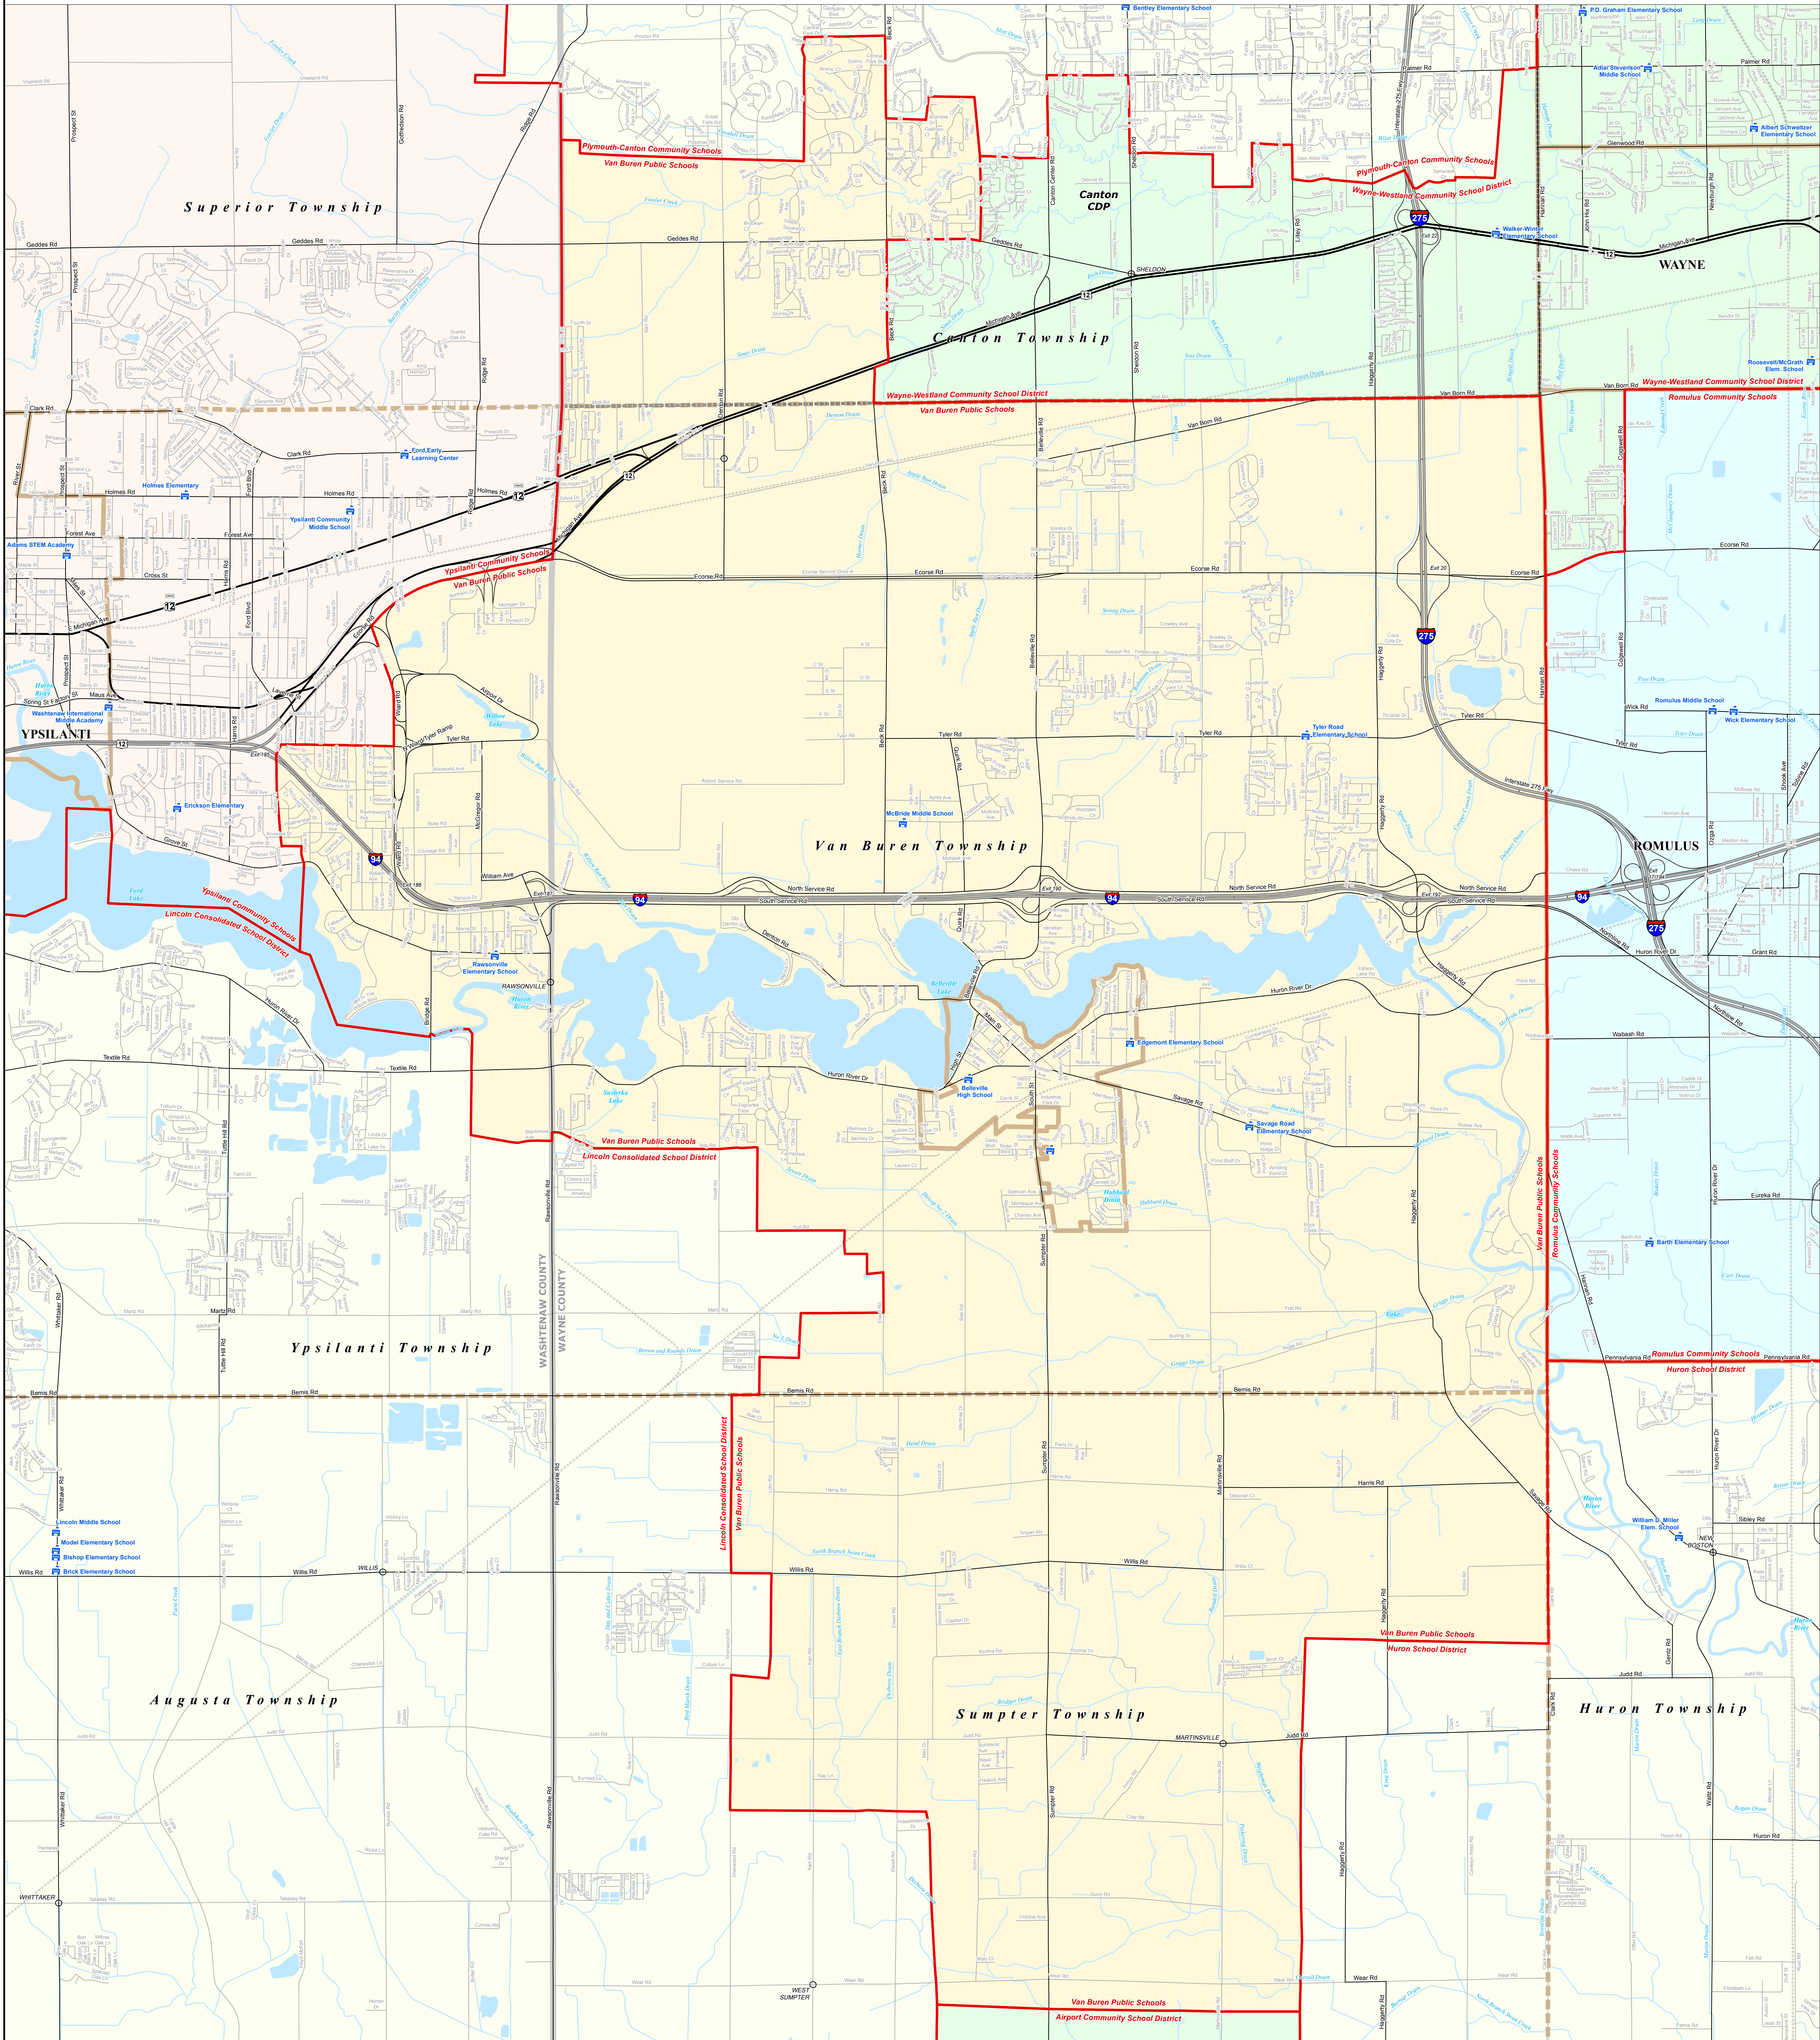

VAN BUREN PUBLIC SCHOOLS

Wayne RESA

0 0.25 0.5 1 Miles

*Note: Non K-12 School Districts identified with Asterisk (*) in Name

11/14/13

- School District - County - City - Township - Village - Census Designated Place	- School - Freeway - Primary Road - Local Road	- Railroad - Water Feature - River, Stream, or Drain

Source: Michigan Geographic Framework, v13a